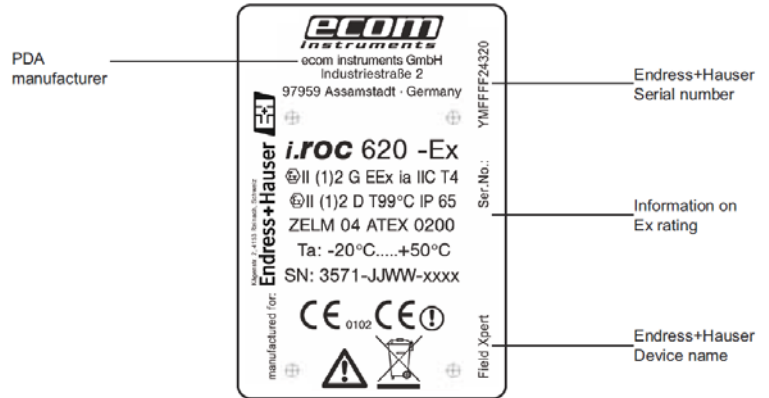

3 Compatibility

Is the new product software compatible with the previous version, installed device driver components and operating tools?

1. ☒ Yes
   ☐ No, reason:

Is a software update generally recommended?

1. ☒ Yes, reason:
   always up-to-date device drivers

4 Instruction manual

Is a new instruction manual necessary due to the software modification?

1. ☐ Yes
   ☒ No

5 Price

Change in price in comparison with the predecessor version?

1. ☐ Yes, new list price and update costs (without installation) are enclosed
   ☒ No