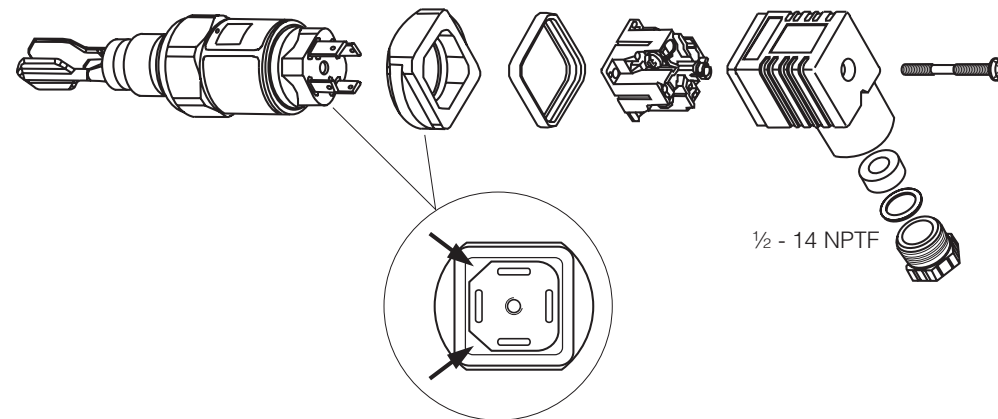

KA 187F/00/en/08.01  
52012031

## **Valve plug** **NPT 1/2"**

Part No.: 52012025

KA 187F/00/en/08.01, 52012031, CCS/FM6