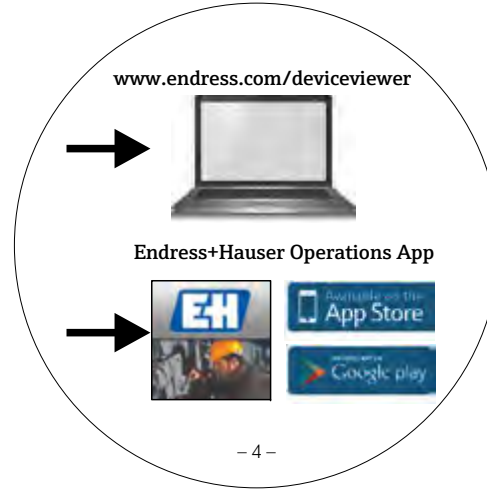

Deltabar S/Cerabar S/Deltapilot S
FOUNDATION Fieldbus

KA00252P/00/A2/15.14
71272048

Nur für Fachpersonal, welches die
zugehörige Betriebsanleitung (BA...)
gelesen hat:
Only for skilled personnel who
have read the relevant
Operating Instructions (BA...):
Deltabar S: BA00301P / BA00303P
Cerabar S: BA00302P / BA00303P
Deltapilot S: BA00372P / BA00303P

- 2 -

- 3 -

- 4 -

- 5 -

www.endress.com/worldwide

Endress+Hauser
People for Process Automation