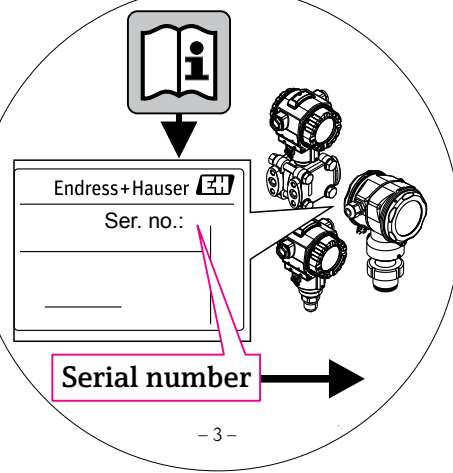

Deltabar S/Cerabar S/Deltapilot S
FOUNDATION Fieldbus

KA00252P/00/A2/15.14
71272048

Nur für Fachpersonal, welches die
zugehörige Betriebsanleitung (BA...)
gelesen hat:
Only for skilled personnel who
have read the relevant
Operating Instructions (BA...):
Deltabar S: BA00301P / BA00303P
Cerabar S: BA00302P / BA00303P
Deltapilot S: BA00372P / BA00303P

- 2 -

- 3 -